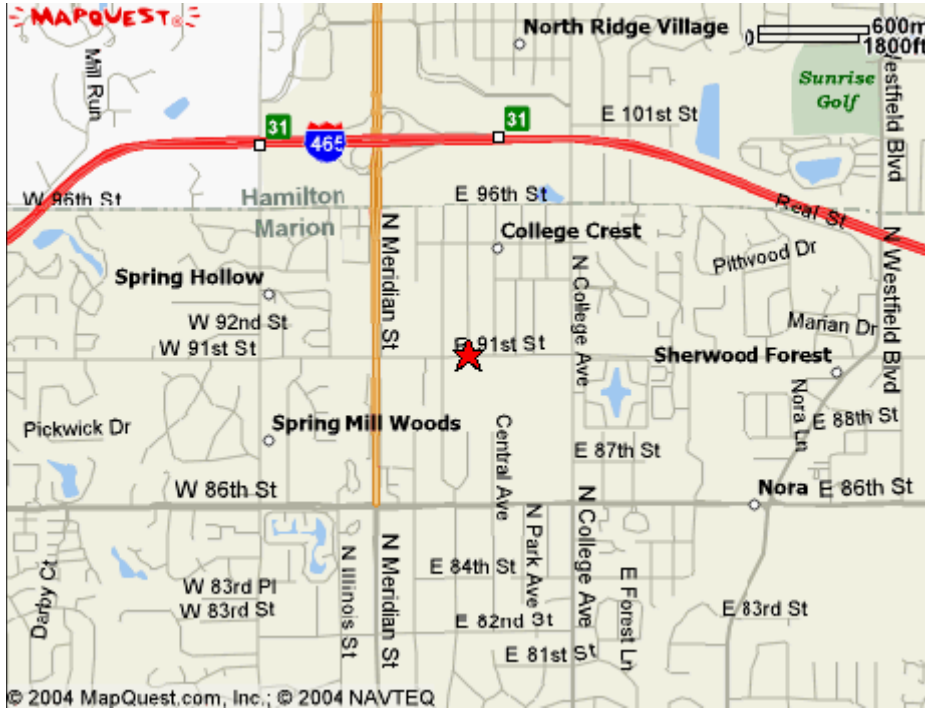

## Dynamo Soccer Fields:

Location: 401 East 91st Street, Indianapolis, IN 46260

Players/Coaches Side

Field 8

**Dynamo FC Field Layout  
Round Robin 2006**

Closed For Practice

Field 7

Closed For Practice