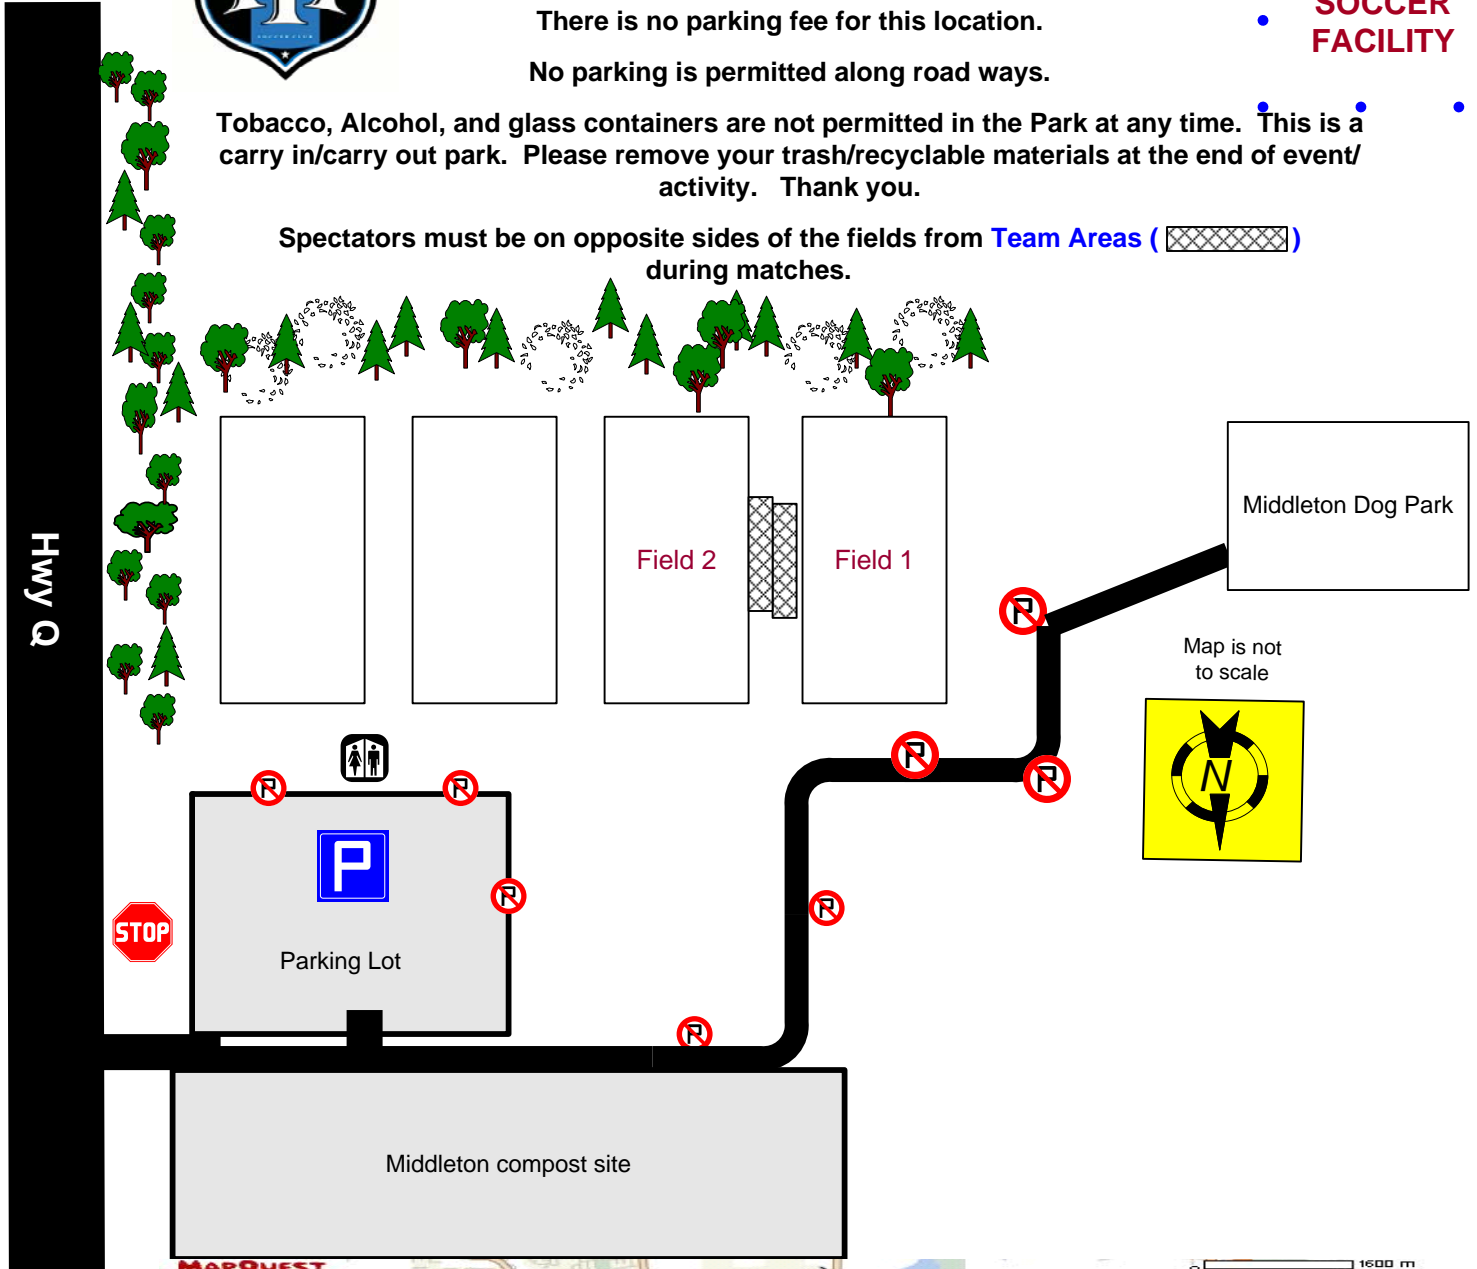

Welcome to the MYSC Hwy Q Soccer Facility! 5211 County Rd Q, Waunakee, WI

**MYSC
Hwy Q
SOCCER
FACILITY**

There is no parking fee for this location.

No parking is permitted along road ways.

Tobacco, Alcohol, and glass containers are not permitted in the Park at any time. This is a carry in/carry out park. Please remove your trash/recyclable materials at the end of event/activity. Thank you.

Spectators must be on opposite sides of the fields from **Team Areas** () during matches.

MYSC lighted fields
5211 Hwy Q
Waunakee, WI