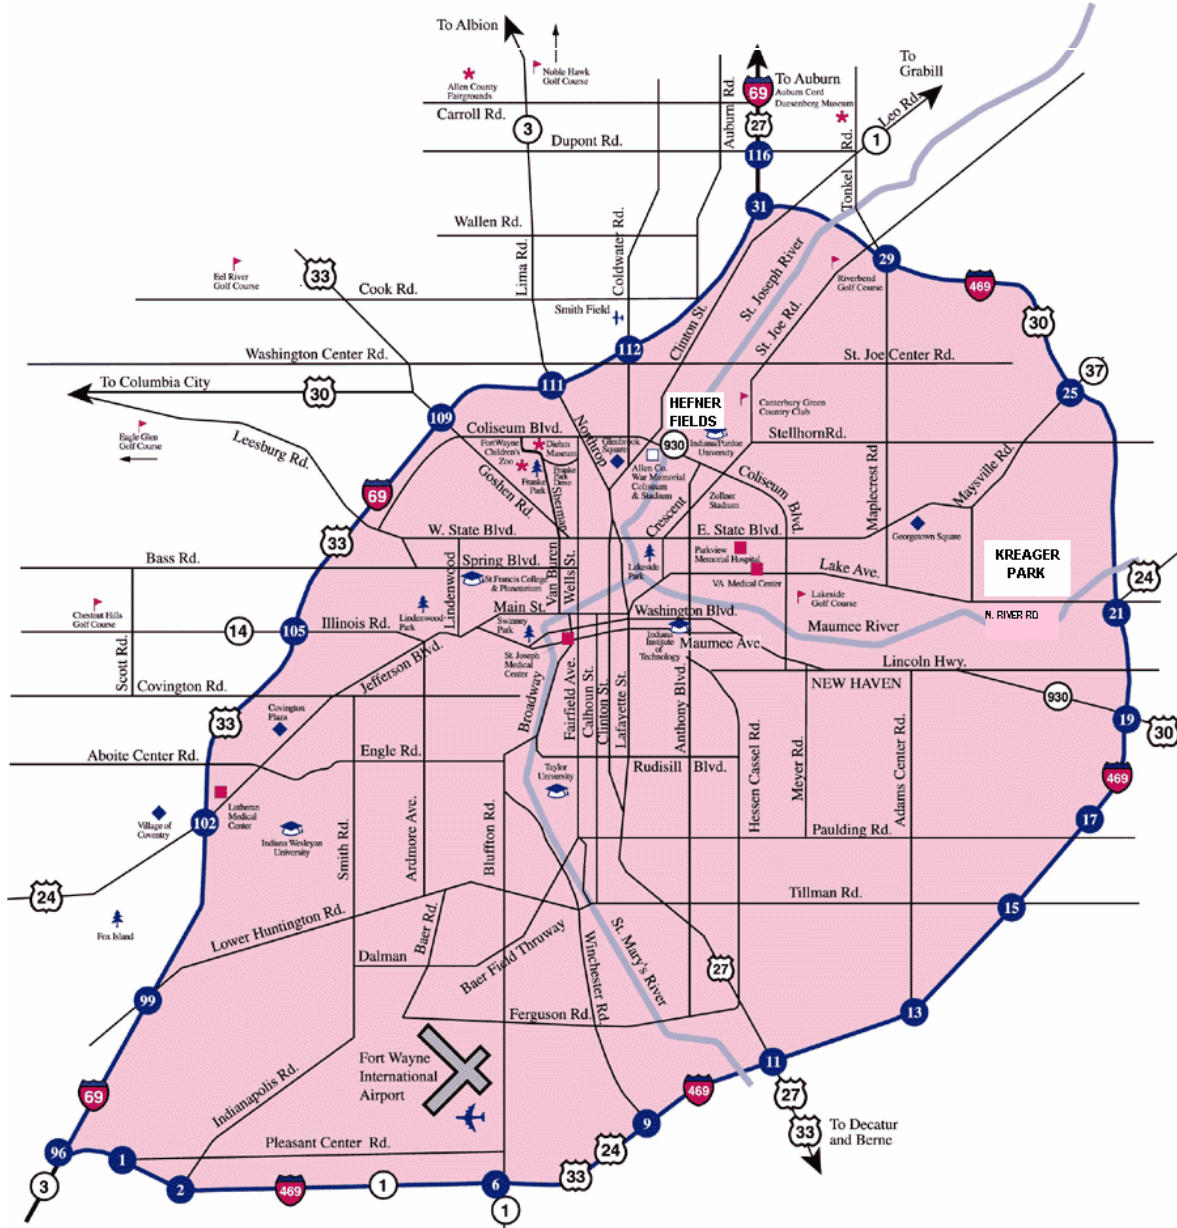

# Soccer Fields - Fort Wayne, IN Kreager Park

## Driving Directions

### Kreager Park Fields

**From I-469:** Take Exit 24 (SR 37). Go west on SR 37/Maysville Rd SW. Take first left and follow Maysville Rd southwest. At traffic light turn left (south) on Landin Rd. Turn right (west) on N. River Road. Park will be on right (~1 mile).

**From City:** From Coliseum Blvd and Lake Avenue intersection, go east past Maysville Rd. Lake Avenue becomes N River Rd. Park is on the left