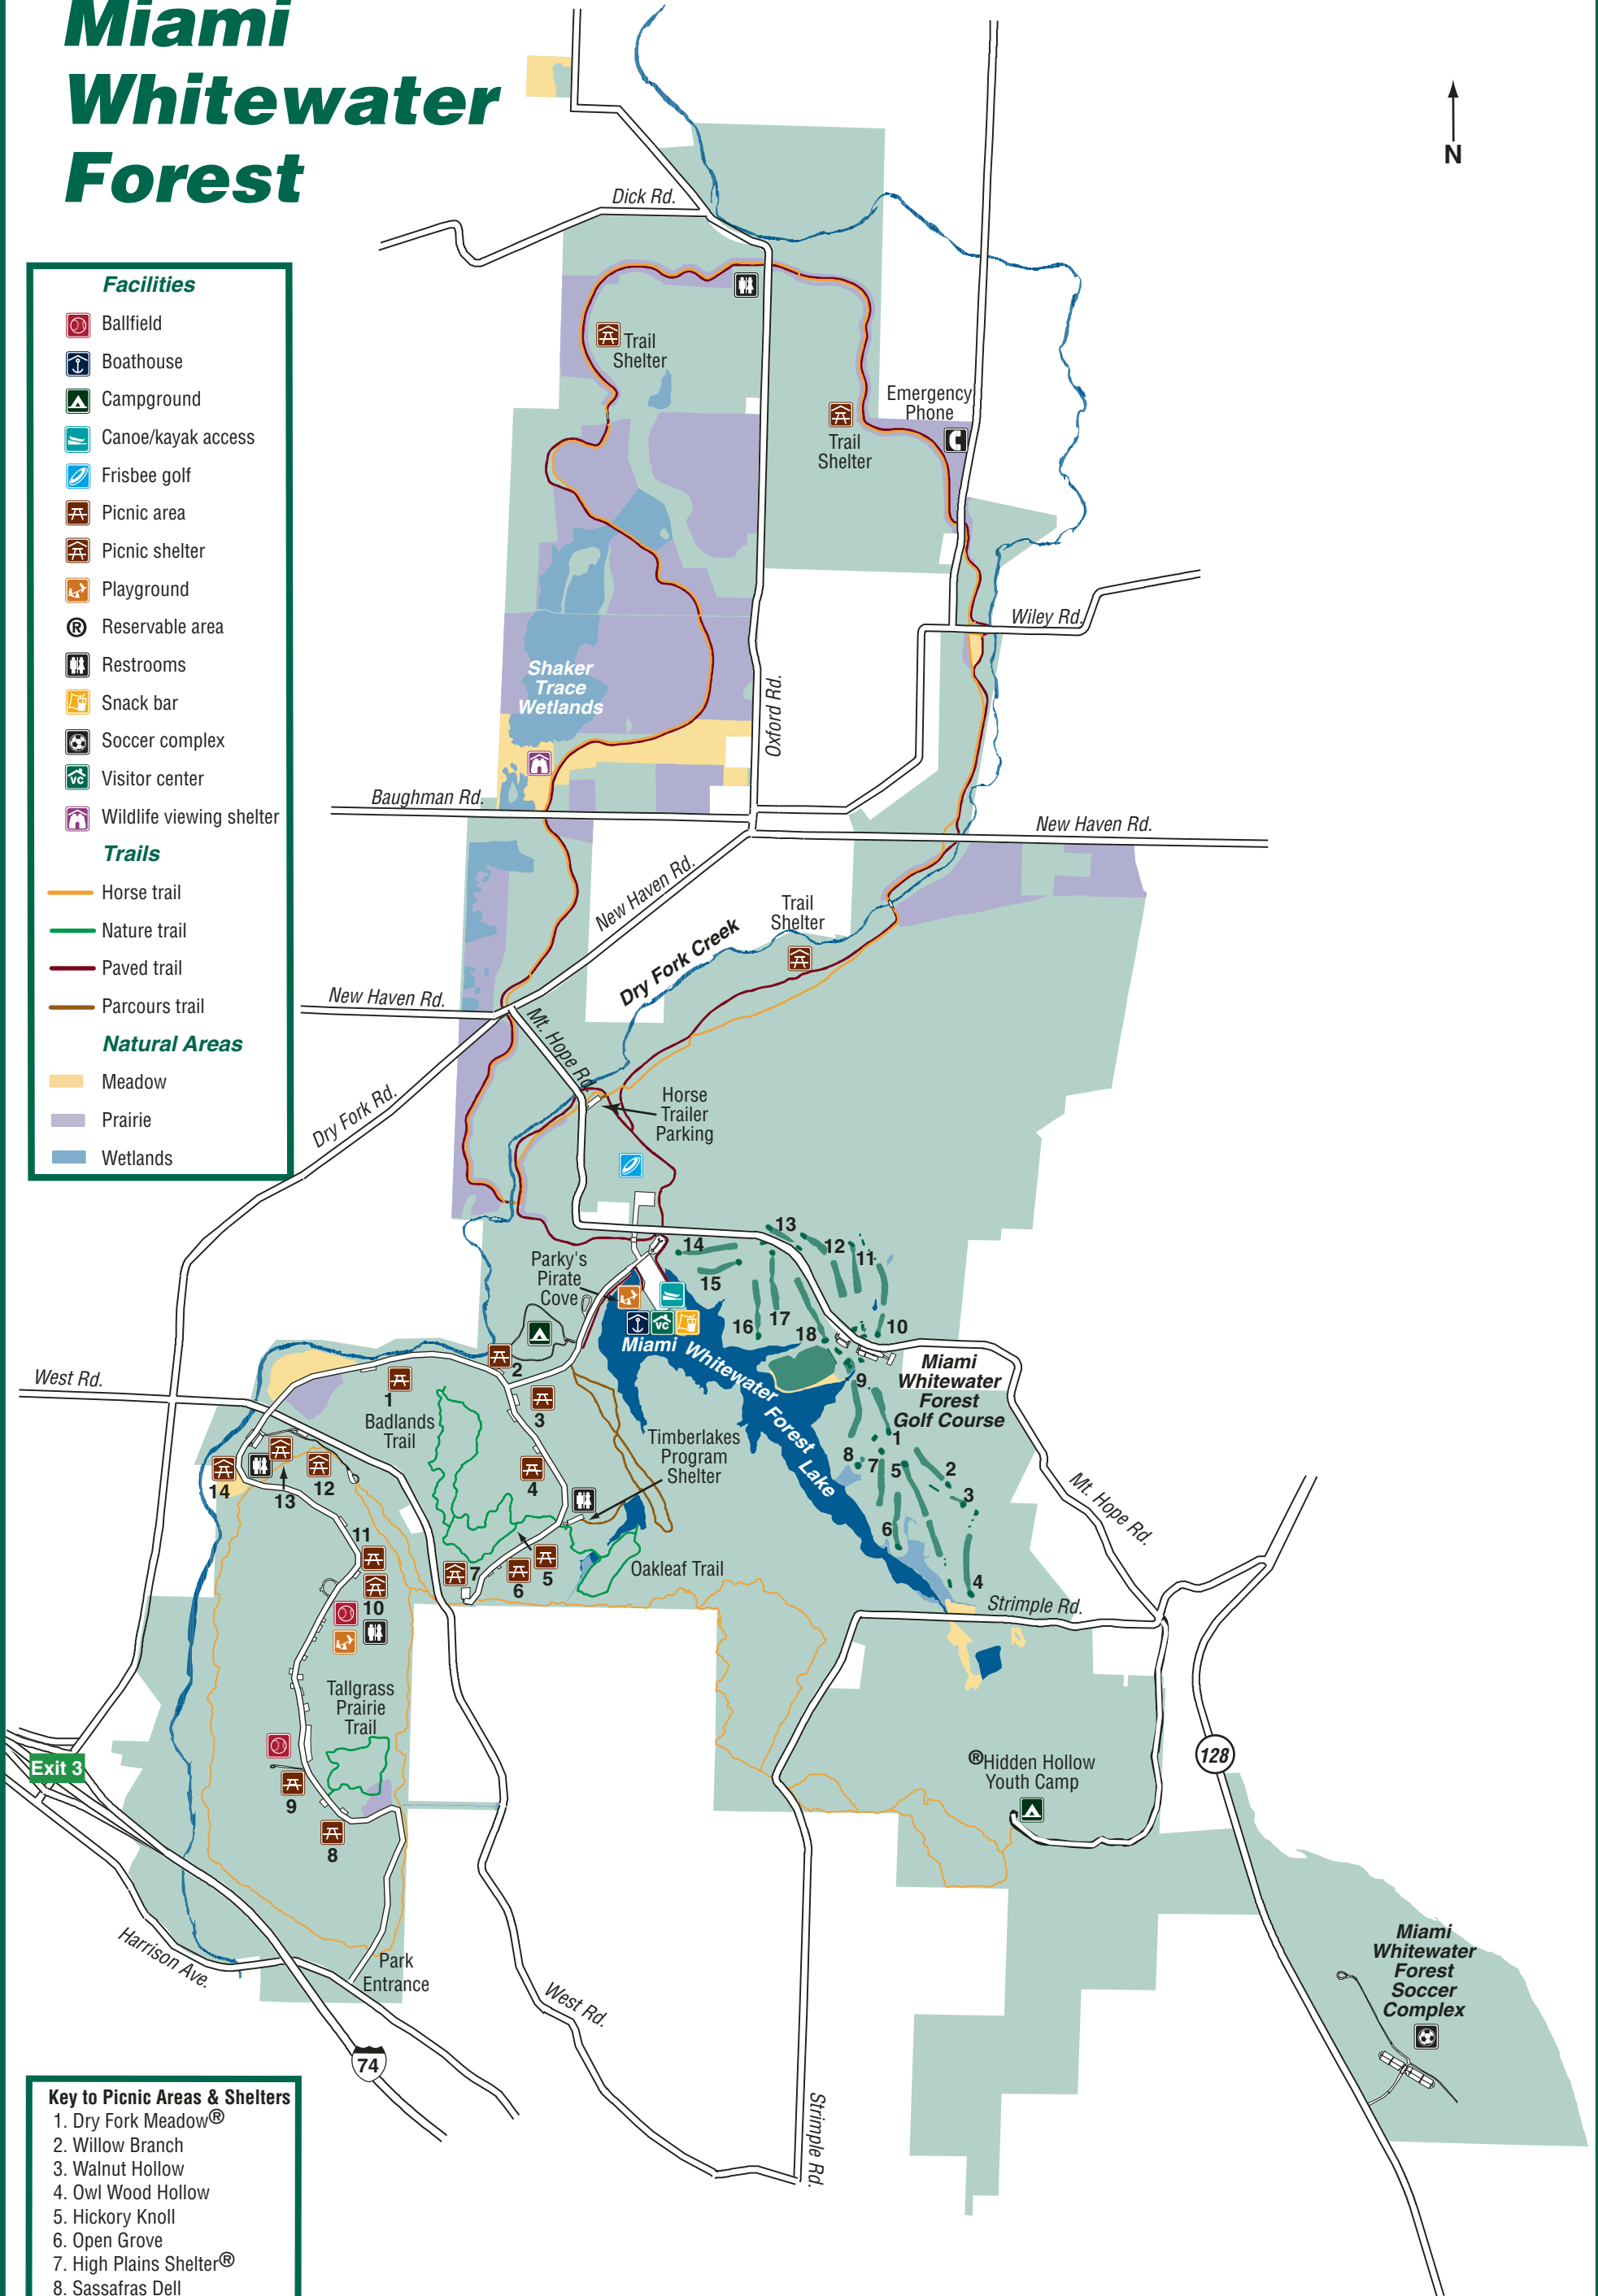

# Miami Whitewater Forest

## Facilities

-  Ballfield
-  Boathouse
-  Campground
-  Canoe/kayak access
-  Frisbee golf
-  Picnic area
-  Picnic shelter
-  Playground
-  Reservable area
-  Restrooms
-  Snack bar
-  Soccer complex
-  Visitor center
-  Wildlife viewing shelter

## Natural Areas

-  Meadow
-  Prairie
-  Wetlands

## Key to Picnic Areas & Shelters

1. Dry Fork Meadow<sup>®</sup>
2. Willow Branch
3. Walnut Hollow
4. Owl Wood Hollow
5. Hickory Knoll
6. Open Grove
7. High Plains Shelter<sup>®</sup>
8. Sassafras Dell
9. Flicker Bend
10. Bowles Woods Shelter
11. Peregrine Point
12. Bluebird Glen Shelter<sup>®</sup>
13. Tanager Meadow Shelter<sup>®</sup>
14. Big Sycamore Shelter<sup>®</sup>